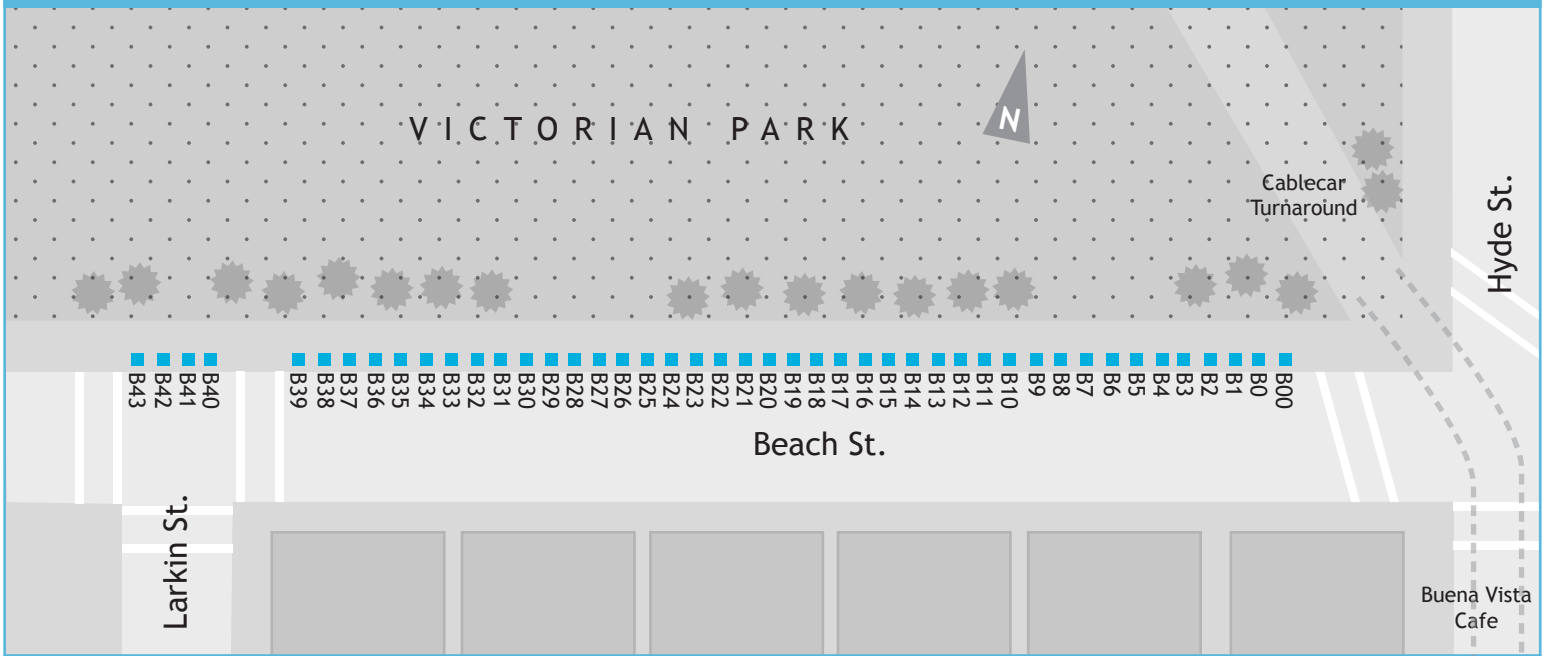

Map 2: SF Street Artists Program Selling Area Spaces: Beach between Larkin and Hyde

San Francisco Arts Commission Street Artists Program

www.sfartscommission.org/street_artists