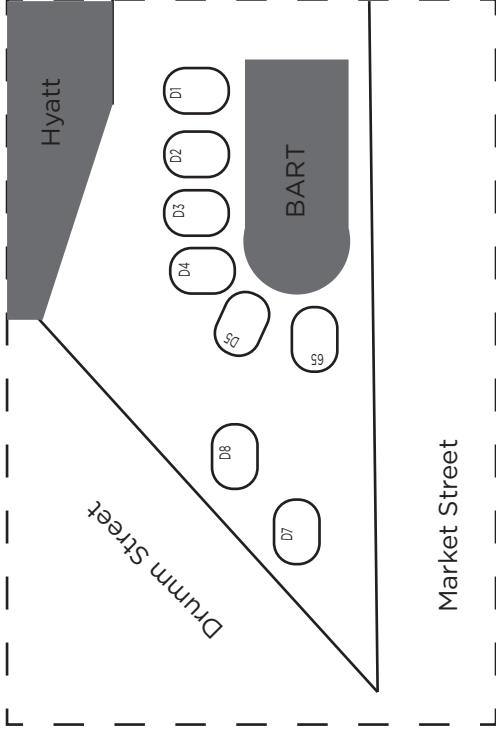

Art Vendor Map 31 Market, Drumm to Steuart

Philiz Coffee