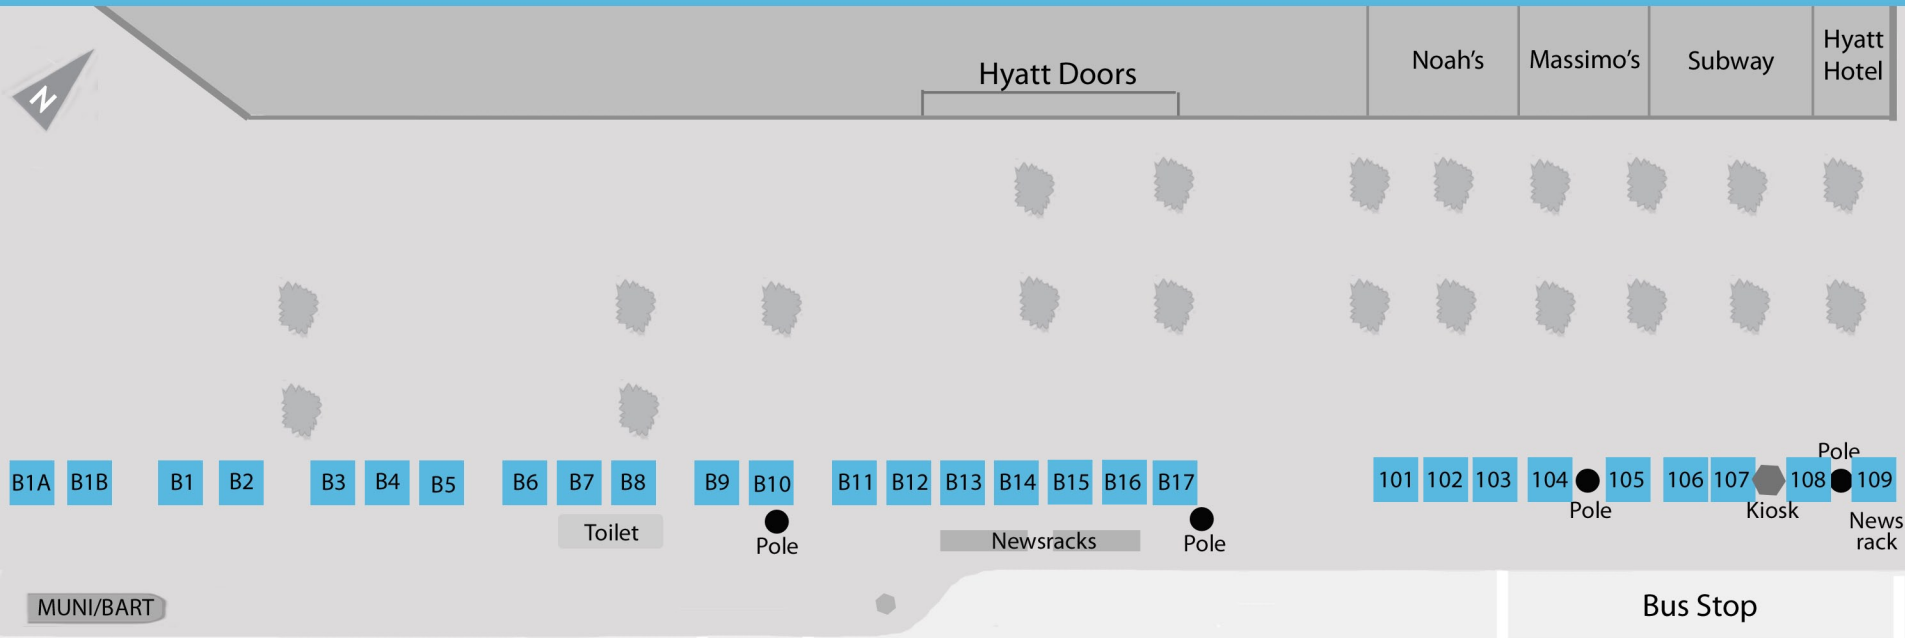

Map 33: SF Street Artists Program Selling Space: Market Street, Drumm to Steuart streets

Display Sizes:

- B1A, B1B, B1, B2, B3, B4, B5 = 8' x 10'
- B6 = 10' x 10'
- B7, B8 = 8' x 5'
- B9 = 10' x 10'
- B10 = 8' x 10'
- B11, B12 = 10' x 10'
- Saturday only: B13 = 9' x 10'; B14 & B15 = 10' x 10'; B16 = 7' x 10'; B17 = 10' x 10'

Display Sizes:

- 101, 102, 103, 104, 105, 106, 107, 108, 109 = 10' x 10'