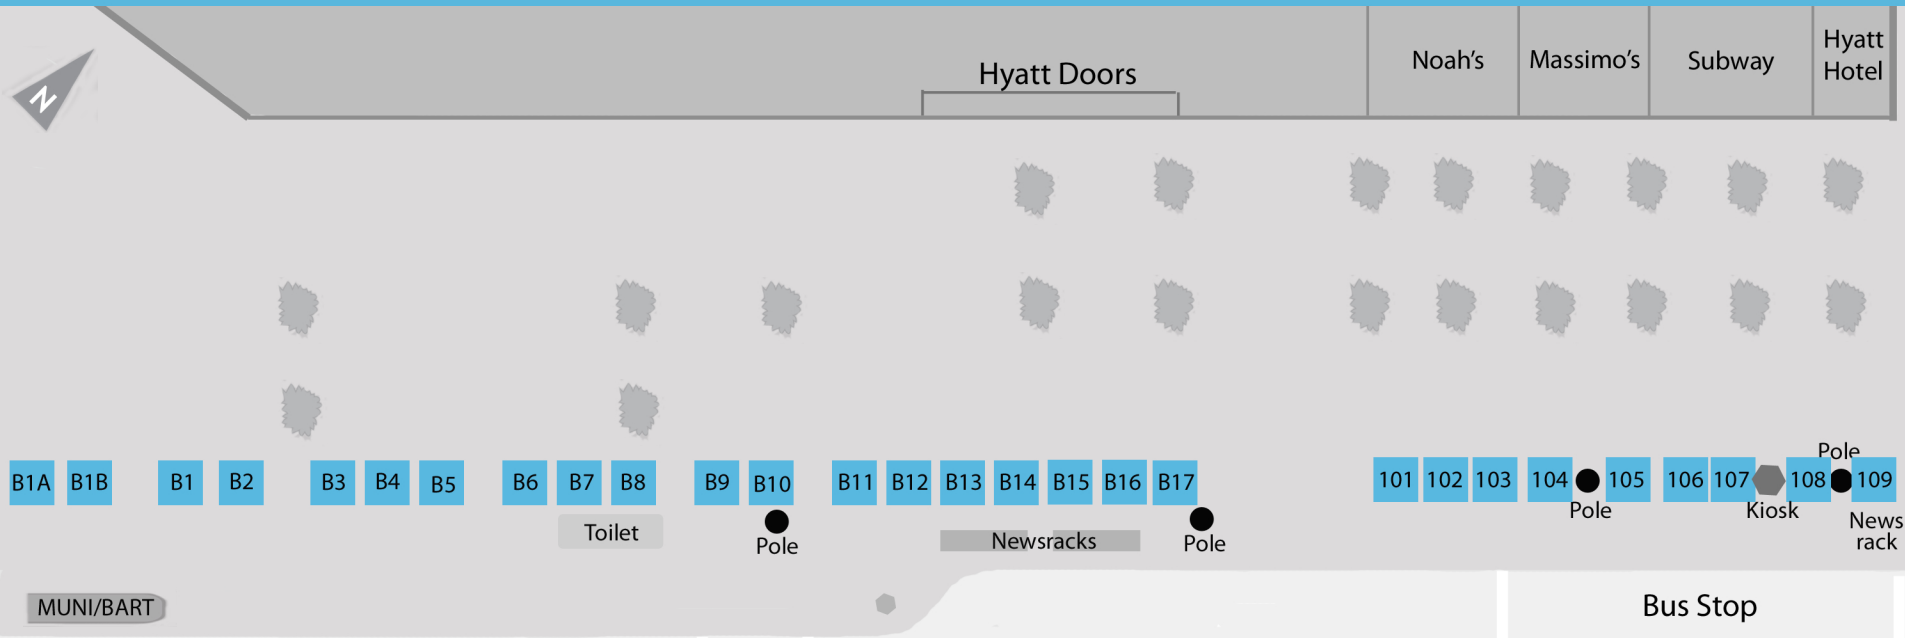

Map 20: SF Street Artists Program Selling Space: Market Street, Drumm to Steuart streets

Display Sizes:
 B1A, B1B, B1, B2, B3, B4, B5 = 8' x 10'
 B6 = 10' x 10'
 B7, B8 = 8' x 5'
 B9 = 10' x 10'
 B10 = 8' x 10'
 B11, B12 = 10' x 10'
 Saturday only: B13 = 9' x 10'; B14 & B15 = 10' x 10'; B16 = 7' x 10'; B17 = 10' x 10'

Display Sizes:
 101, 102, 103, 104, 105, 106, 107, 108, 109 = 10' x 10'